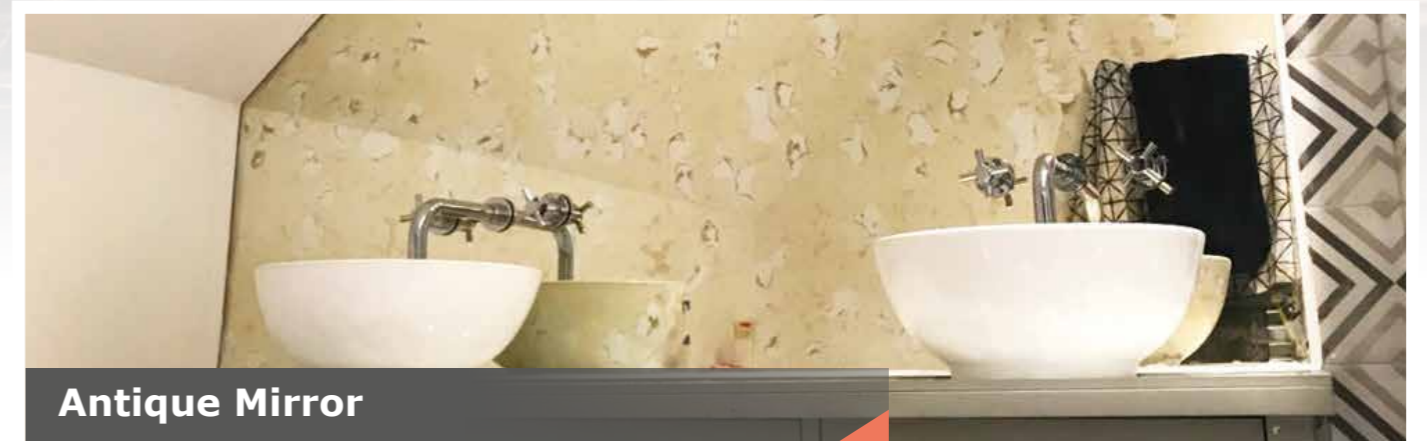

# Bespoke Mirrors

**Bathroom Mirrors**

**Mirror Cladding**

**Gym Mirrors**

**Bespoke Mirrors**

**Illuminated Mirrors**

**Antique Mirror**

# Bathroom Mirrors

We supply and install various types of bathroom mirrors, ranging from inside alcoves, in between tiles, frameless and bespoke shapes and sizes.

These high quality mirrors are bespoke to size. Add on demister heat pads. Mirrors can be polished or bevelled. Fixings methods including silicone fixed, on clips or channels depending on the area.