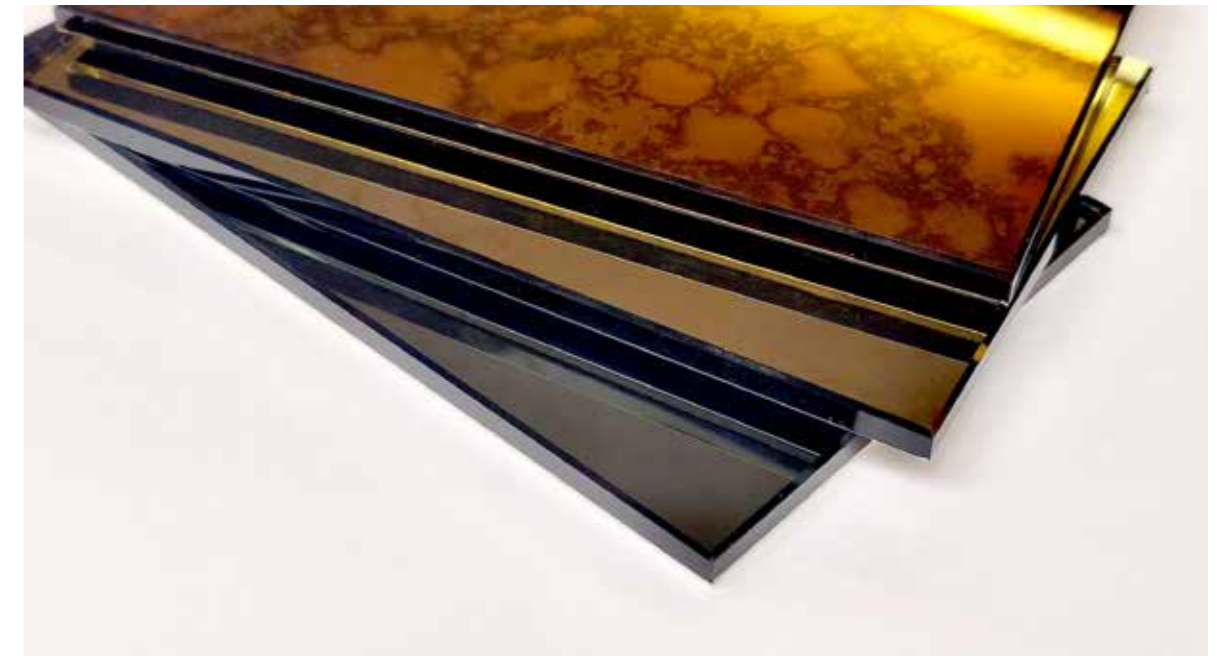

Antique Mirrors

Antique mirrors have become increasingly popular over the years they come in various styles and finishes you can choose from lightly distressed mirrors to heavy patterns in different tints. Regular Antique are generally used for decorative use however if your application area requires heat resistance then you can select toughened antique mirrors.

Mirror options:

- Available in 6mm thickness
- Polished Edges
- Bevelled Edges (optional extra)
- Sandblasted Etching
- Style mirror with Frames
- Max 2440 x 1830 mm

Glass Outlet Antique Mirror Range:

- Silver Shadow Antique
- Moonlight Antique
- Callisto Antique
- Nova Antique
- Wildfire Antique
- Vintage Grey Antique

Glass Outlet Premium Toughened Antique Mirror Range:

- Vintage Classic Antique
- Rough Stone Antique
- Bronze Rough Stone Antique
- Lux Grey Antique
- Lux Gold Antique
- Minimal Antique
- Chestnut Bronze Antique
- Max 3200 x 1800 mm

Classic silver antique mirror