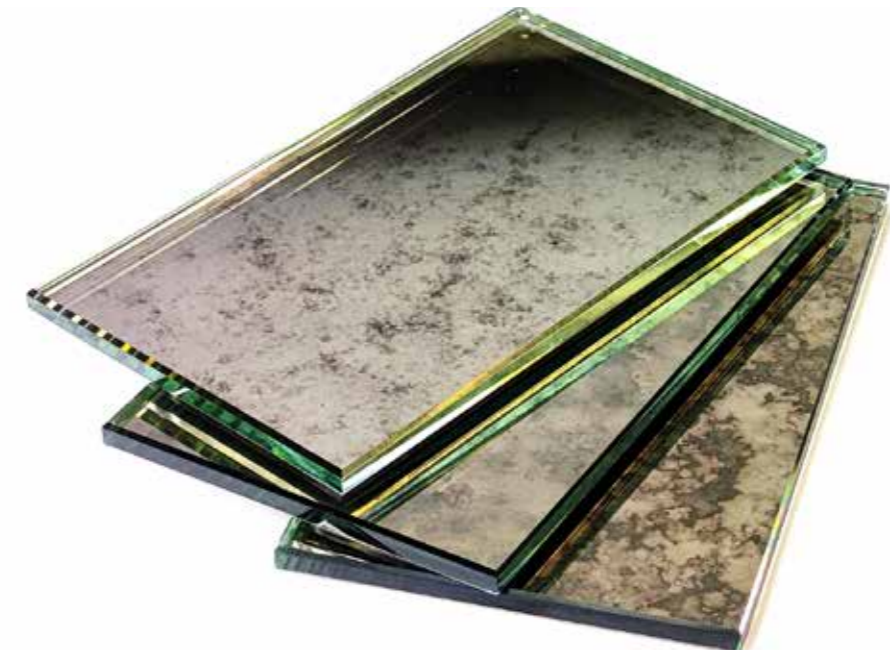

Antique Mirrors

Antique mirrors have become increasingly popular over the years they come in various styles and finishes you can choose from lightly distressed mirrors to heavy patterns in different tints. Regular Antique are generally used for decorative use however if your application area requires heat resistance then you can select toughened antique mirrors.

Mirror options:

- Available in 6mm thickness
- Polished Edges
- Bevelled Edges (optional extra)
- Sandblasted Etching
- Style mirror with Frames
- Max 2440 x 1830 mm

Glass Outlet Antique Mirror Range:

- Silver Shadow Antique
- Moonlight Antique
- Callisto Antique
- Nova Antique
- Wildfire Antique
- Vintage Grey Antique

Glass Outlet Premium Toughened Antique Mirror Range:

- Vintage Classic Antique
- Rough Stone Antique
- Bronze Rough Stone Antique
- Lux Grey Antique
- Lux Gold Antique
- Minimal Antique
- Chestnut Bronze Antique
- Max 3200 x 1800 mm