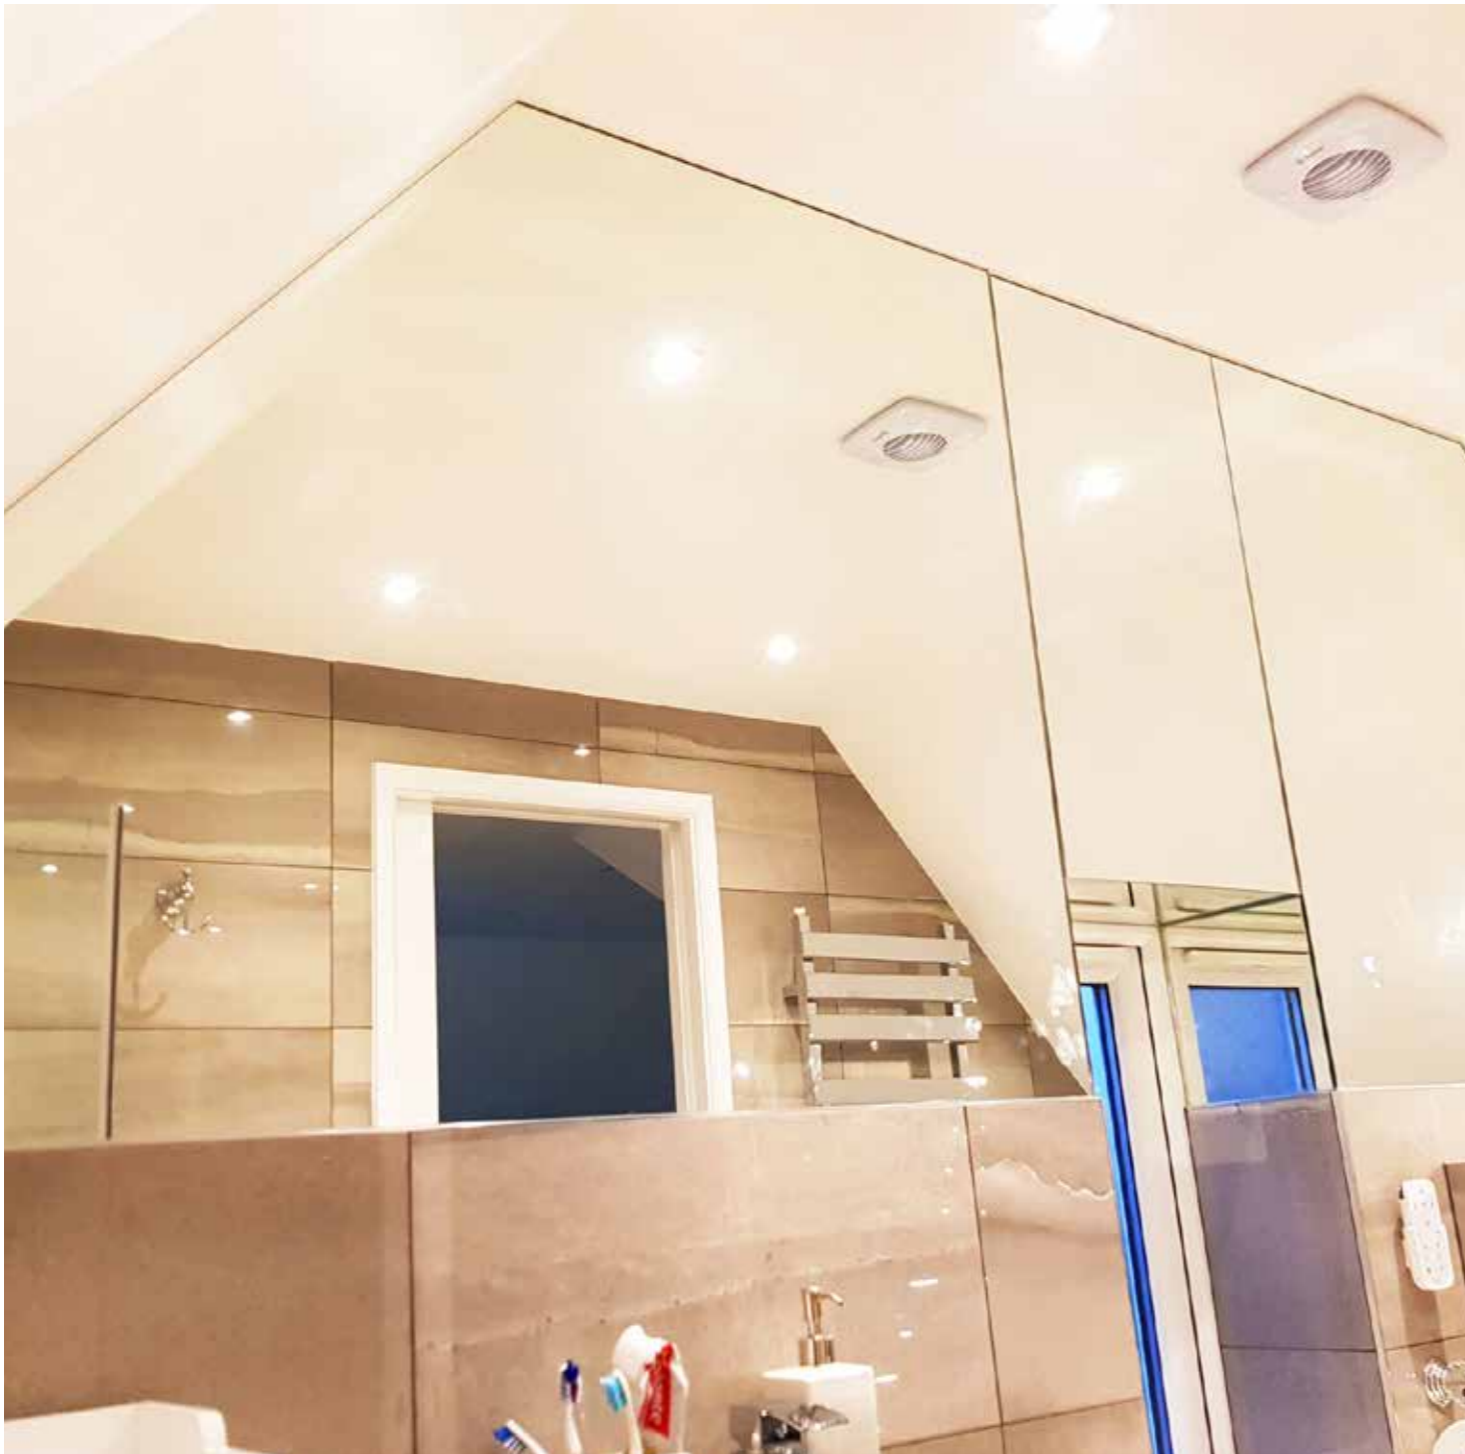

Mirror Cladding

Mirror cladding has become a popular way of increasing the visual depth in a room or space. Clad walls, furniture and items, with various types of mirrors to create stunning interiors.