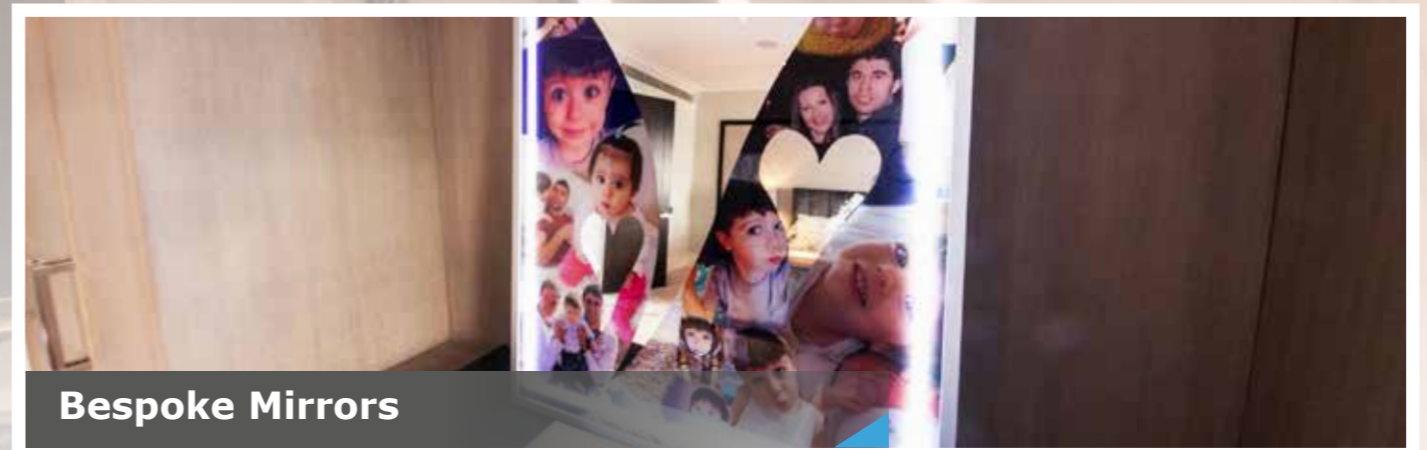

Bespoke Mirrors