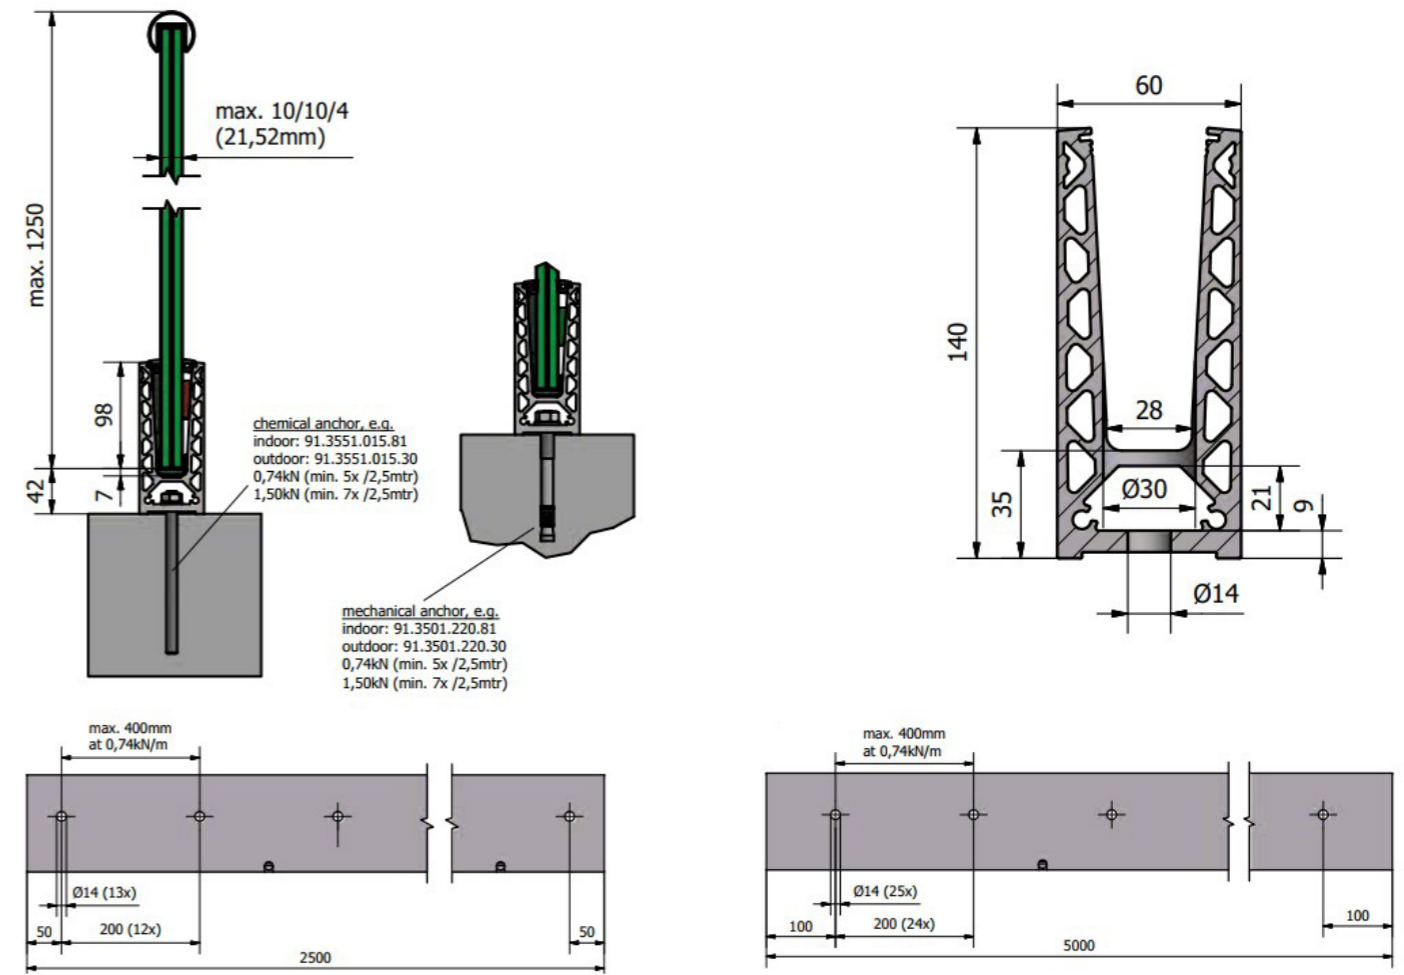

G/ass-Outlet

GO Frameless Balustrade Channels

GO Frameless Channel

Essential Features

- Quick Installation
- Horizontal alignment from two side
- Suitable for 12-21.5mm glass thickness
- Lightweight and strong extruded aluminium
- Fully tested for upto 1.5k/N loading requirements suitable for both domestic and commercial use
- Dry Glazed balustrade system
- Various finishes including stainless steel finish and RAL Colours
- 3 meter Stock Length

Go Frameless channel is able to achieve up to 1.50kN line load resistance when used with glass panels up to 1200mm high, making it a highly adaptable balustrade system suitable for use as edge protection in both domestic and commercial installations.

GO Frameless PRO Channel

Essential Features

- Slimline, elegant design
- Horizontal alignment from one side
- Low maintenance
- Suitable for 12-21.5mm glass thickness
- Lightweight and strong extruded aluminium
- Fully tested for upto 1.5kN loading requirements suitable for both domestic and commercial use
- Various finishes including stainless steel finish with other popular powder coated colours on request
- 2.5 meter & 5 meter lengths

Go Frameless PRO balustrade channel has a slimline design with only 60mm width it can achieve line level load of 1.5kN with appropriate glass selection. Extremely fast and easy installation it can be installed from one side avoiding the need for scaffolding or hoists.