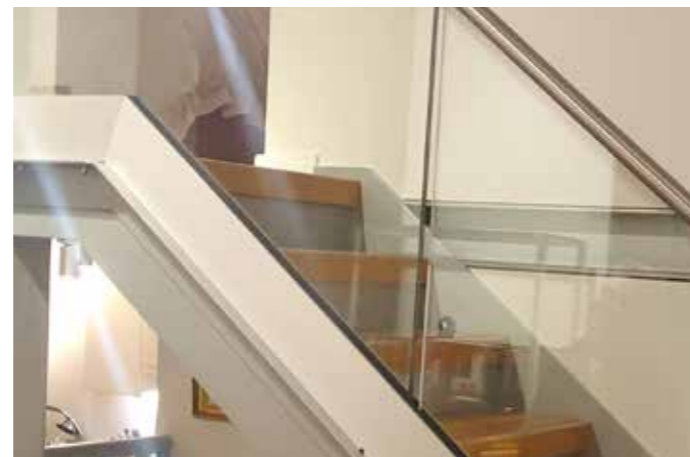

Go Frameless PRO balustrade channel has a slimline design with only 60mm width it can achieve line level load of 1.5kN with appropriate glass selection. Extremely fast and easy installation it can be installed from one side avoiding the need for scaffolding or hoists.

We can cut to your custom size requirements and supply this as a DIY kit or you can have our specialist team install for you in locations within the M25 Area of London.

GO Frameless PRO channels are versatile they can be top mounted, side fixed or recessed into floor.