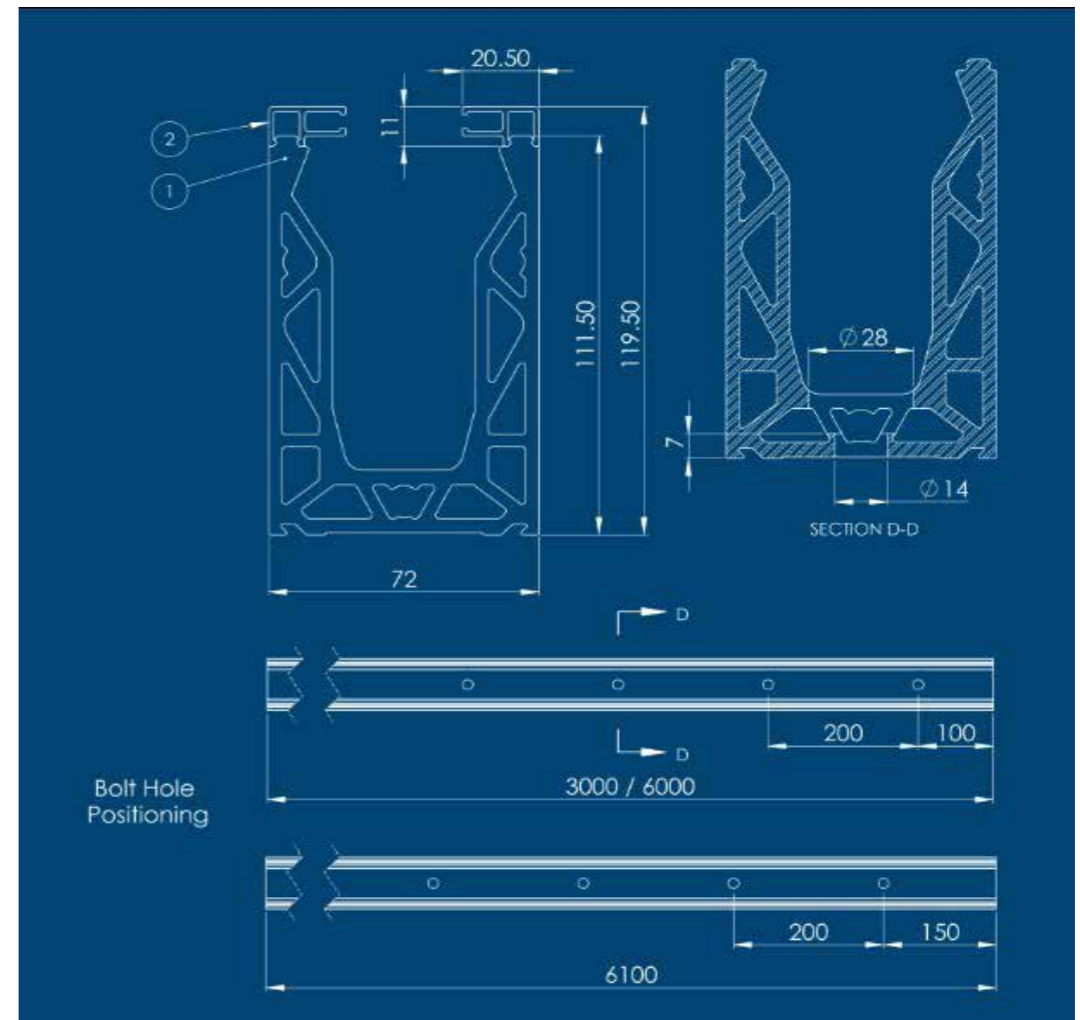

G/ass-Outlet

GO Frameless Balustrade Channels

GO Frameless Channel

Essential Features

- Quick Installation
- Horizontal alignment from two side
- Suitable for 12-21.5mm glass thickness
- Lightweight and strong extruded aluminium
- Fully tested for upto 1.5k/N loading requirements suitable for both domestic and commercial use
- Dry Glazed balustrade system
- Various finishes including stainless steel finish and RAL Colours
- 3 meter Stock Length

Go Frameless channel is able to achieve up to 1.50kN line load resistance when used with glass panels up to 1200mm high, making it a highly adaptable balustrade system suitable for use as edge protection in both domestic and commercial installations.

GO Frameless PRO Channel

Essential Features

- Slimline, elegant design
- Horizontal alignment from one side
- Low maintenance
- Suitable for 12-21.5mm glass thickness
- Lightweight and strong extruded aluminium
- Fully tested for upto 1.5kN loading requirements suitable for both domestic and commercial use
- Various finishes including stainless steel finish with other popular powder coated colours on request
- 2.5 meter & 5 meter lengths

Go Frameless PRO balustrade channel has a slimline design with only 60mm width it can achieve line level load of 1.5kN with appropriate glass selection. Extremely fast and easy installation it can be installed from one side avoiding the need for scaffolding or hoists.