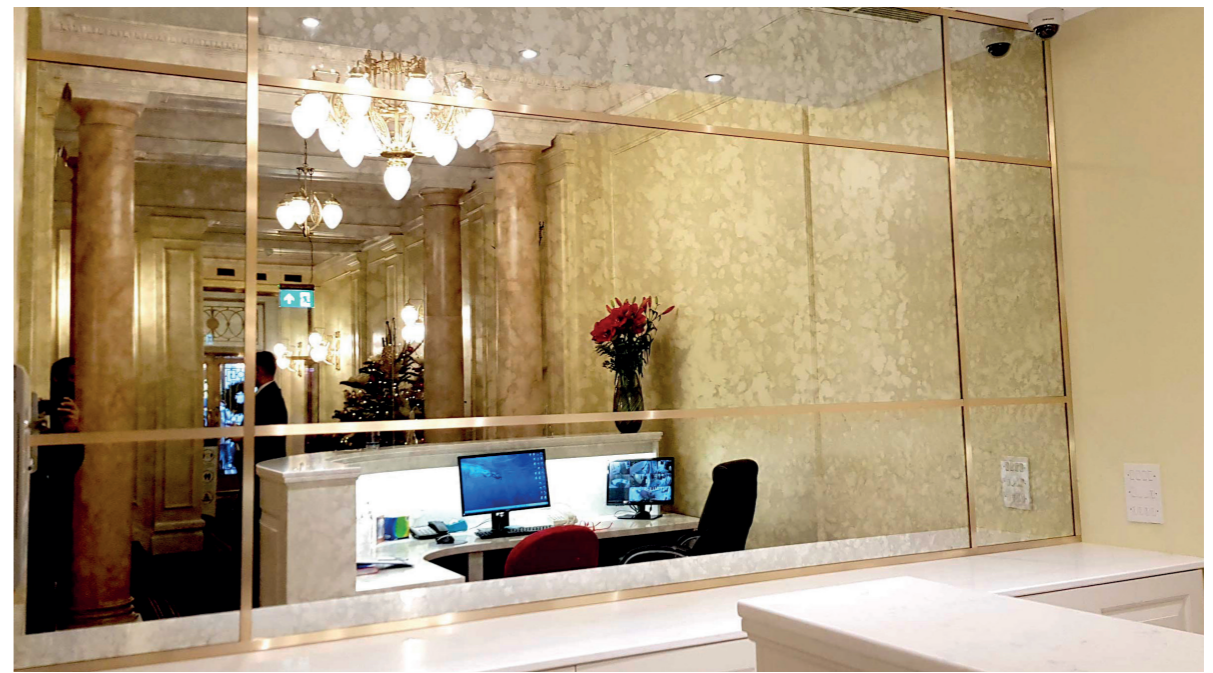

Mirror options:

- Available in 6mm thickness
- Polished Edges
- Bevelled Edges (optional extra)
- Sandblasted Etching
- Style mirror with Frames
- Max 2440 x 1830 mm

Glass Outlet Antique Mirror Range:

- Silver Shadow Antique
- Moonlight Antique
- Callisto Antique
- Nova Antique
- Wildfire Antique
- Vintage Grey Antique

Glass Outlet Toughened Antique Mirror Range:

- Vintage Classic Antique
- Rough Stone Antique
- Bronze Rough Stone Antique
- Lux Grey Antique
- Lux Gold Antique
- Minimal Antique
- Chestnut Bronze Antique
- Max 3200 x 1800 mm