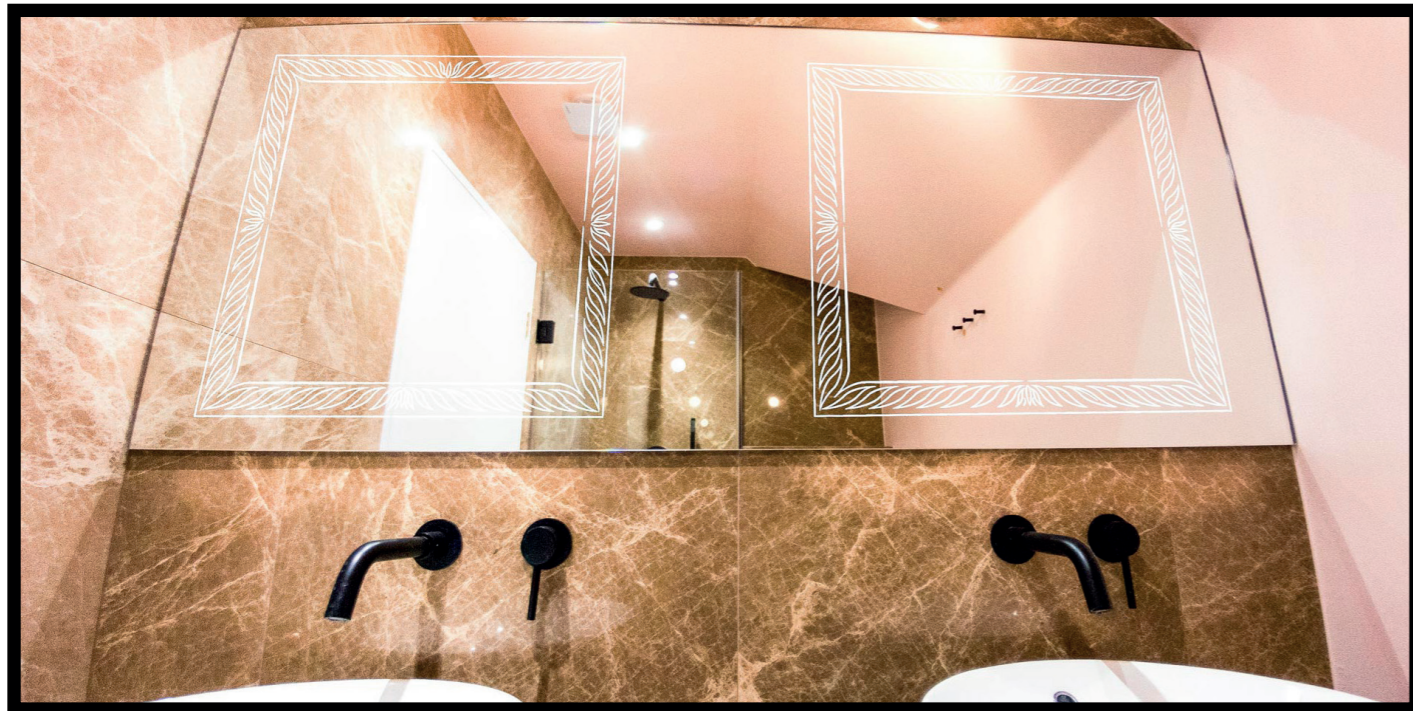

Illuminated Mirrors

Stunning bespoke illuminated mirrors, made to your choice of design, shape and framework. Our illuminated mirrors are versatile and look stunning. Create your own beautiful mirror.

Mirror options:

- Available in 6mm thickness
- Silver, Bronze, Grey, Gold, Rose Gold & Blue
- Tinted Mirrors
- Polished Edges
- Bevelled Edges (optional extra)
- Personalised Design on mirrors
- Sandblasted Etching
- Style mirror with Frames
- Custom LED Lighting