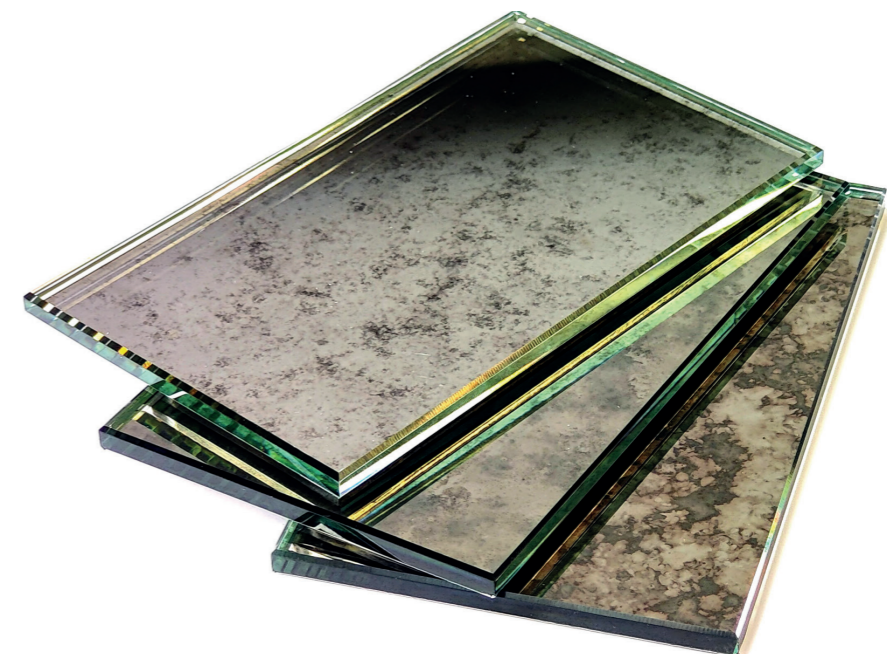

Antique Mirrors

Antique mirrors have become increasingly popular over the years they come in various styles and finishes you can choose from lightly distressed mirrors to heavy patterns in different tints. Regular Antique are generally used for decorative use however if your application area requires heat resistance then you can select toughened antique mirrors.

Mirror options:

- Available in 6mm thickness
- Polished Edges
- Bevelled Edges (optional extra)
- Sandblasted Etching
- Style mirror with Frames
- Max 2440 x 1830 mm

Glass Outlet Antique Mirror Range:

- Silver Shadow Antique
- Moonlight Antique
- Callisto Antique
- Nova Antique
- Wildfire Antique
- Vintage Grey Antique

Glass Outlet Toughened Antique Mirror Range:

- Vintage Classic Antique
- Rough Stone Antique
- Bronze Rough Stone Antique
- Lux Grey Antique
- Lux Gold Antique
- Minimal Antique
- Chestnut Bronze Antique
- Max 3200 x 1800 mm