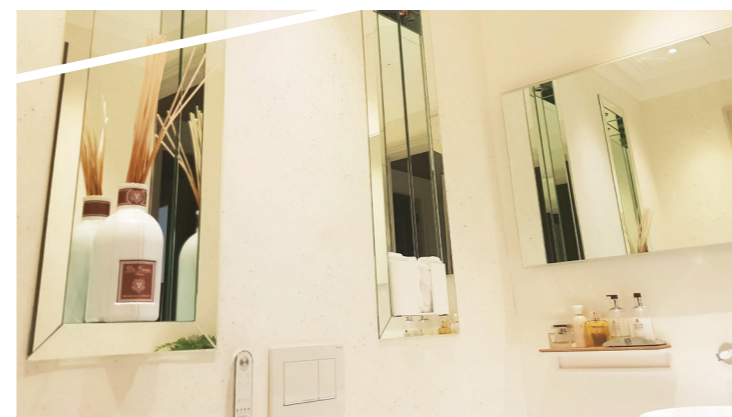

Mirror options:

- Available in 4mm and 6mm thickness
- Polished Edges
- Bevelled Edges (optional extra)
- Personalised Designs
- Add on demister heat pads
- Style mirror with Frames and LED lighting
- Aluminium Foilback (safety & protection)