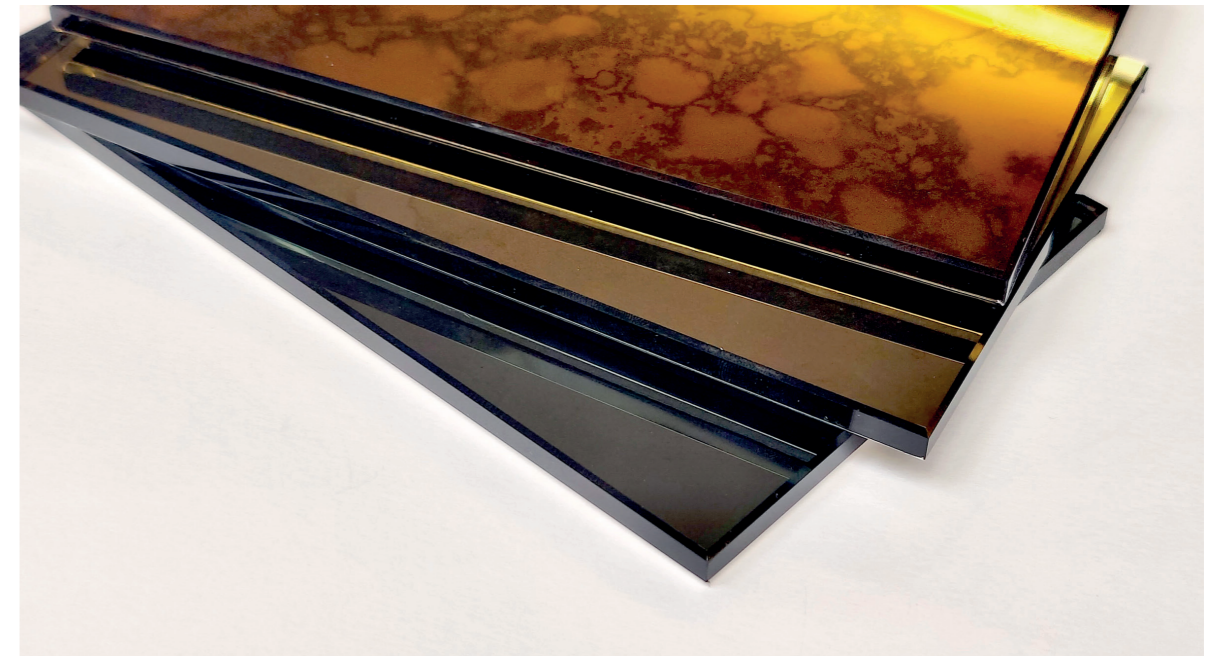

Antique Mirrors

Antique mirrors have become increasingly popular over the years they come in various styles and finishes you can choose from lightly distressed mirrors to heavy patterns in different tints. Regular Antique are generally used for decorative use however if your application area requires heat resistance then you can select toughened antique mirrors.

Mirror options:

- Available in 6mm thickness
- Polished Edges
- Bevelled Edges (optional extra)
- Sandblasted Etching
- Style mirror with Frames
- Max 2440 x 1830 mm

Glass Outlet Antique Mirror Range:

- Silver Shadow Antique
- Moonlight Antique
- Callisto Antique
- Nova Antique
- Wildfire Antique
- Vintage Grey Antique

Glass Outlet Toughened Antique Mirror Range:

- Vintage Classic Antique
- Rough Stone Antique
- Bronze Rough Stone Antique
- Lux Grey Antique
- Lux Gold Antique
- Minimal Antique
- Chestnut Bronze Antique
- Max 3200 x 1800 mm