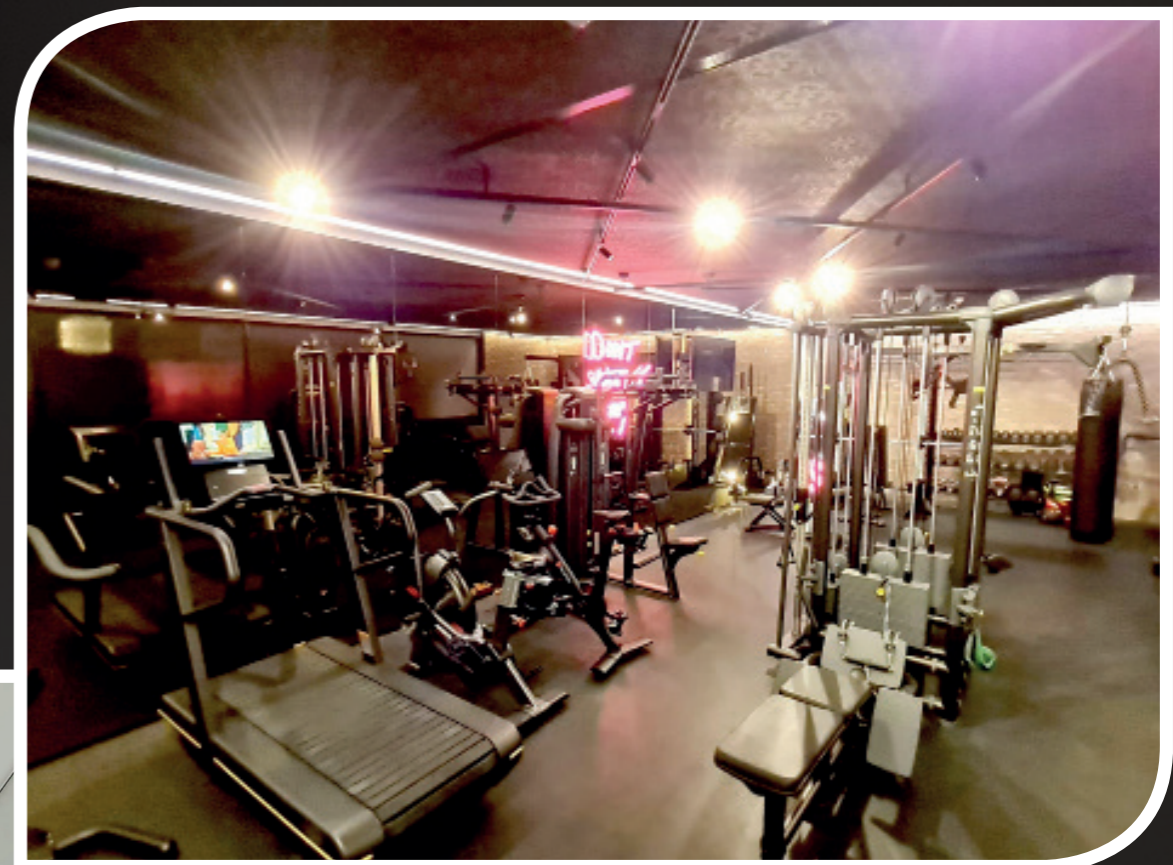

Gym Mirrors

Clad your interior walls and surfaces for use in gyms and spaces where mirrors are utilized. We can accommodate to shapes, around tricky walls with cutouts to suit providing you with uninterrupted views. We are flexible to work on commercial and residential gym mirror projects.

Mirror options:

- Available in 6mm thickness
- Silver, Bronze, Grey, Gold, Rose Gold & Blue
- Tinted Mirrors
- Polished Edges
- Bevelled Edges (optional extra)
- Personalised Design on mirrors
- Selection of channels & trim finishes
- Style mirror with Frames and LED lighting
- Aluminium Foilback (safety & protection)