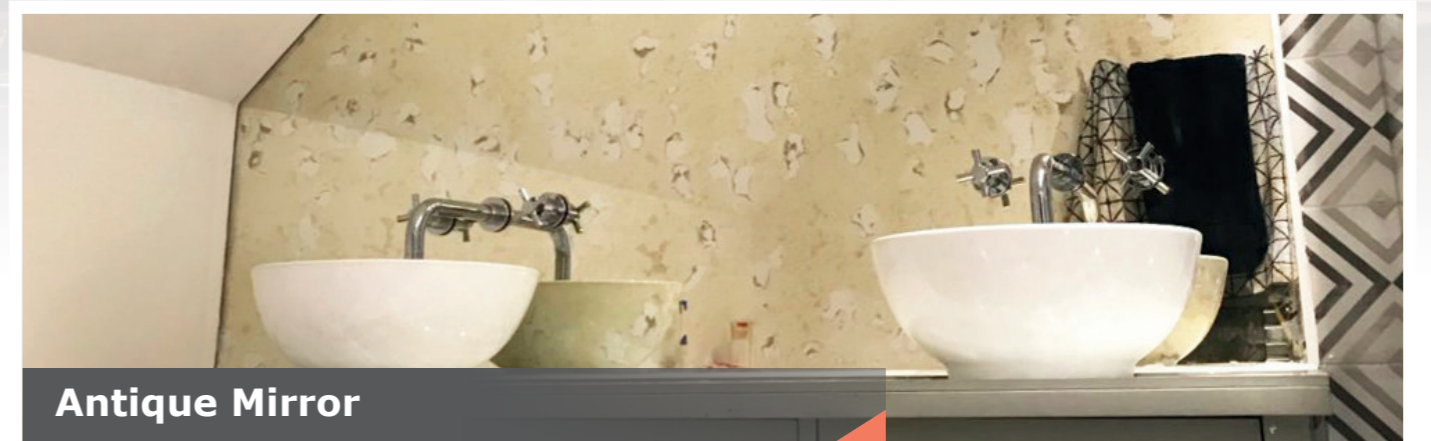

Bespoke Mirrors

Bathroom Mirrors

Mirror Cladding

Gym Mirrors

Bespoke Mirrors

Illuminated Mirrors

Antique Mirror

Bathroom Mirrors

We supply and install various types of bathroom mirrors, ranging from inside alcoves, in between tiles, frameless and bespoke shapes and sizes.

These high quality mirrors are bespoke to size. Add on demister heat pads. Mirrors can be polished or bevelled. Fixings methods including silicone fixed, on clips or channels depending on the area.