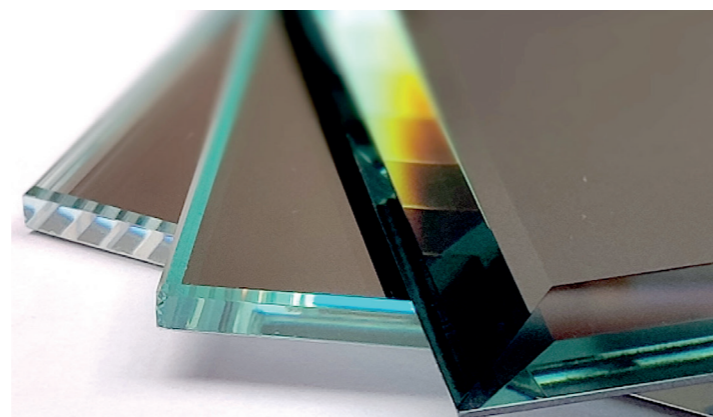

Mirror with L Clips support

Mirror options:

- Available in 4mm and 6mm thickness
- Polished Edges
- Bevelled Edges (optional extra)
- Personalised Designs
- Add on demister heat pads
- Style mirror with Frames and LED lighting
- Aluminium Foilback (safety & protection)